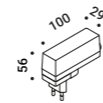

Driver with plug

Not included

Matt Black	Input 100-240V - 50/60Hz Output 24V DC - 20W - IP20	MASAI 1	1Z0431020