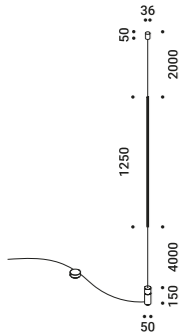

MASAI 1

Driver with plug version
14W
24V DC
2700K - 600lm / 3000K - 619lm
CRI >90
Driver with plug not included
Dimmer on board

◆ IP20

Matt White - 2700K - Dimmer on board	1A2720308.27.30
Matt White - 3000K - Dimmer on board	1A2720308.30.30
Matt Black - 2700K - Dimmer on board	1A2720408.27.30
Matt Black - 3000K - Dimmer on board	1A2720408.30.30
Brushed Brass - 2700K - Dimmer on board	1A2720808.27.30
Brushed Brass - 3000K - Dimmer on board	1A2720808.30.30