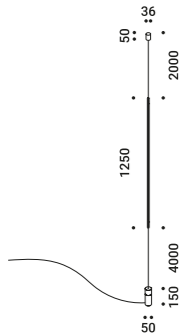

MASAI 2

Remote driver version
13W
24V DC
2700K - 600lm / 3000K - 619lm
CRI >90
Driver not included

◆ IP20

Matt White - 2700K	1A2720308.27.20
Matt White - 3000K	1A2720308.30.20
Matt Black - 2700K	1A2720408.27.20
Matt Black - 3000K	1A2720408.30.20
Brushed Brass - 2700K	1A2720808.27.20
Brushed Brass - 3000K	1A2720808.30.20

Optional accessories

Suspension kits

Ceiling rose without driver

Not included

Matt White	For suspension cables - 1 Piece	1X0010300.03.00
Matt Black	For suspension cables - 1 Piece	1X0010400.03.00

Recessed rose without driver

Not included

Matt White	For suspension cables - 1 Piece Plasterboard cut-out Ø 44 mm Minimum space for mounting 70 mm For 12,5 mm plasterboard	1X0000300.03.00
Matt Black	For suspension cables - 1 Piece Plasterboard cut-out Ø 44 mm Minimum space for mounting 70 mm For 12,5 mm plasterboard	1X0000400.03.00

Optional accessories

Suspension kits

Sloped ceiling suspension kit

Not included

Nickel plated - 1 Piece	1A0510000.00.00

304 Stainless steel suspension cable

Not included

Lenght 10 m	1A1680000.00.00

Drivers

Driver with plug

Not included

Matt Black	Input 100-240V - 50/60Hz Output 24V DC - 20W - IP20	MASAI 1	1Z0431020

Driver

Not included

220-240V(110-127V)	24V/22W(13,5W)/IP20/DALI - PUSH - 1-10V	MASAI 2	1Z0241270.24

Dimmable controller

Not included

DALI - PUSH - 0/1-10V - TRIAC - IP20	MASAI 2	1Z0000034