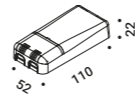

Lenght 10 m	1A1680000.00.00
-------------	-----------------

Drivers

Driver with plug

Not included

Matt Black	Input 100-240V - 50/60Hz Output 24V DC - 20W - IP20	MASAI 1	1Z0431020
------------	--	---------	-----------