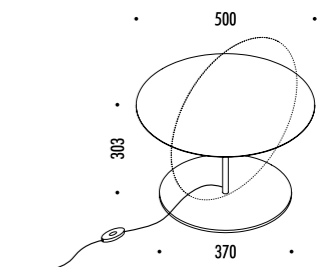

The sizes are expressed in millimeters.

DESIGN DAVIDE GROPPI - 2018
TABLE LAMP - METHACRYLATE - METAL - BRASS

CALVINO

IP20

1A2710008.27.06	STANDARD - 2700K	24 V DC - 18 W LED 2700K - 1275 lm - CRI > 90 / 3000K - 1372 lm - CRI > 90
1A2710008.30.06	STANDARD - 3000K	MIRROR PLATE WITH BLUE BACK SIDE - BRASS STEM - BLACK BASE - BLACK CABLE - ADJUSTABLE
		DIMMER
		DRIVER NOT INCLUDED