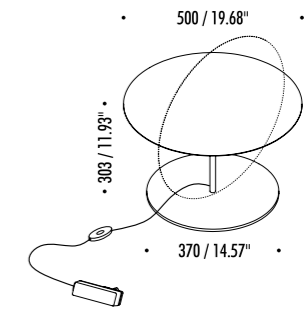

DESIGN DAVIDE GROPPI - 2018
TABLE LAMP - METHACRYLATE - METAL - BRASS - MIRROR

CALVINO