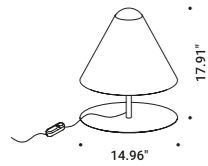

ABA

Omar Carraglia / 2007

Inspired by the shape of a traditional lampshade.
The bulb is not shielded but displayed, and it peeks out from the shade.

ABA

Omar Carraglia / 2007

Table / Diffuse / Indoor

Material Metal - Methacrylate

Finish .03 Matt White

Note Table luminaire. Dimmer on the cable. White cable.

ABA

Max 10W - E26

120V - 60Hz

Dimmer on board

Bulb not included

Matt White - Dimmer on board