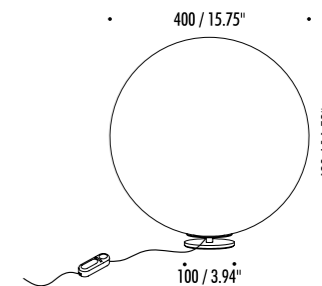

The sizes are expressed in millimeters / inches.

DESIGN DAVIDE GROPPi - 2019
TABLE LAMP - JAPANESE PAPER - METAL - PE

MOON T

1A2690003.00.06	STANDARD	120 V - 60 Hz - MAX 18 W LED - E26 SHADE WITH JAPANESE PAPER TEXTURE - GOLD FINISH BASE - WHITE CABLE DIMMER BULB NOT INCLUDED