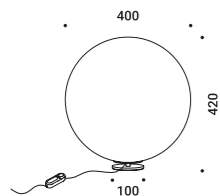

MOON T

Davide Groppi / 2019

Table / Diffuse / Indoor

Material Japanese paper - Metal - PE

Finish .00 Standard

Note Table luminaire. PE and Japanese paper shade. Gold finish base. Dimmer on the cable. White cable. Compulsory moisture barrier bag packaging for air and sea shipping. A deliberate feature of MOON design is the creased, glued and overlapping effect of the paper. The used material is sensitive to humidity. This product is not suitable for use in high humidity environments.

Apparecchio illuminante da tavolo. Paralume in PE e carta giapponese. Base verniciata dorata. Dimmer lungo il cavo. Cavo bianco. Sacco barriera obbligatorio per spedizioni aerea e via nave. Una caratteristica voluta del design di MOON è l'effetto stropicciato, incollato e sovrapposto della carta. Il materiale utilizzato è sensibile all'umidità. Questo prodotto non è adatto all'uso in ambienti ad alta umidità.

MOON T

Max 15W - E27

100-240V - 50/60Hz

Dimmer on board

Bulb not included

CE IP20

Standard - Dimmer on board

| 1A2690000.00.06 |

Optional accessories / Accessori opzionali

Bulbs / Lampadine

LED - E27 - A60

Not included

220-240V - 11,2W - 360°
2700K - 1521lm - CRI >90
Energy Efficiency D - Dimmable

1Y0330790

Other accessories / Altri accessori

Moisture barrier bag / Sacco barriera

Not included

Packaging for air and sea shipping

4A2690010

The sizes are expressed in millimeters.