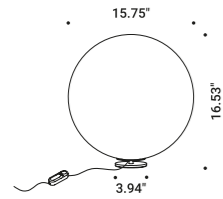

# MOON T

Daide Groppi / 2019

Table / Diffuse / Indoor

**Material** Japanese paper - Metal - PE  
**Finish** .00 Standard

**Note** Table luminaire. PE and Japanese paper shade. Gold finish base.  
Dimmer on the cable. White cable.  
A deliberate feature of MOON design is the creased, glued and overlapping effect of the paper. The used material is sensitive to humidity. This product is not suitable for use in high humidity environments.