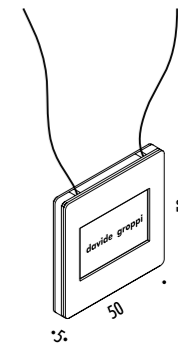

The sizes are expressed in millimeters.

DESIGN ALESSANDRA DALLAGIOVANNA - DAVIDE GROPPI - 2009
 CIONDOLO - METALLO - POLICARBONATO
 PENDANT - METAL - POLYCARBONATE

35MM

CE  IP20

1A2640000.00.00	STANDARD - ON/OFF	0,3 W LED LUCE A LENTA INTERMITTENZA - TELAIO BIANCO - RETRO NERO IMMAGINE PERSONALIZZABILE - IMMAGINE NON INCLUSA BATTERIE 2 x CR2032 INCLUSE MINIMO 3 PEZZI
		SLOWLY FLASHING LIGHT - WHITE FRAME - BLACK BACK SIDE CUSTOMIZABLE IMAGE - IMAGE NOT INCLUDED BATTERIES 2 x CR2032 INCLUDED MINIMUM 3 PIECES