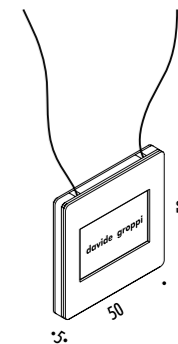

The sizes are expressed in millimeters.

DESIGN ALESSANDRA DALLAGIOVANNA - DAVIDE GROPPI - 2009
PENDANT - METAL - POLYCARBONATE

35MM

IP20

1A2640000.00.00	STANDARD - ON/OFF	0,3 W LED SLOWLY FLASHING LIGHT - WHITE FRAME - BLACK BACK SIDE CUSTOMIZABLE IMAGE - IMAGE NOT INCLUDED BATTERIES 2 x CR2032 INCLUDED MINIMUM 3 PIECES