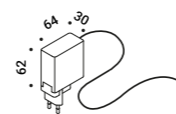

Drivers / Alimentatori

Driver with plug / Alimentatore con spina		Included
Matt Black	Input 110-240V - 50/60Hz Output 9V DC - 3A - 30W - IP20	1Z1120710