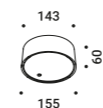

QuiQuoQua

5W
 3000K - 345lm
 CRI >80
 Driver with plug included
 ON/OFF
 CE IP20

Matt White - 3000K - ON/OFF

1A2630300.30.00

Optional accessories / Accessori opzionali

LED modules / Moduli LED

LED module / Modulo LED		Included
Matt Black	5W - 3000K - 345lm - CRI >80 Rechargeable lithium battery 9V DC Li-Ion 5800mAh - Battery life 8 hours	1A0570400.30.00