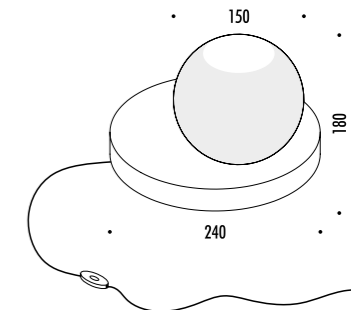

The sizes are expressed in millimeters.

DESIGN OMAR CARRAGLIA - 2019
TABLE LAMP - OAK WOOD - GLASS

PIGRECO

IP20

| | | |
|-----------------|------------------|---|
| 1A2600008.30.06 | STANDARD - 3000K | 24 V DC - 6,5 W LED - 450 lm - CRI > 90 FROSTED GLASS SPHERE - OAK WOOD BASE - BLACK CABLE DRIVER NOT INCLUDED - DIMMER |
| | | |
| | | |
| | | |