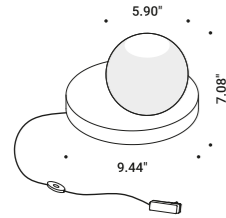

Table / Diffuse / Indoor

Material Glass - Oak wood
Finish .00 Standard

Note Frosted glass sphere luminaire - Oak wood base - Black cable.

PIGRECO
 6,5W
 24V DC
 3000K - 450lm
 CRI >90
 Driver included
 Driver on the wall
 Dimmer on board

1Z0431020

The sizes are expressed in inches.