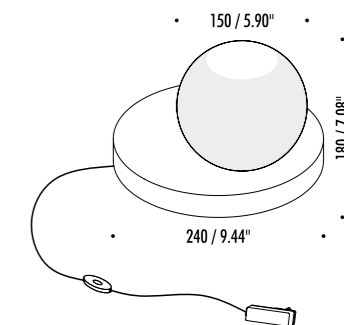

The sizes are expressed in millimeters / inches.

DESIGN OMAR CARRAGLIA - 2019  
TABLE LAMP - OAK WOOD - GLASS

PIGRECO

1A2600003.30.06	STANDARD - 3000K	24 V DC - 6,5 W LED - 450 lm - CRI > 90 FROSTED GLASS SPHERE - OAK WOOD BASE - BLACK CABLE INCLUDES INDEPENDENT DRIVER INPUT 110-240 V - 50/60 Hz - DIMMER