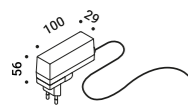

Optional accessories / Accessori opzionali

Drivers / Alimentatori

Driver with plug / Alimentatore con spina

Included

Matt Black

Input 110-240V - 50/60Hz

Output 24V DC - 18W - IP20

1Z0431020