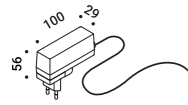

Optional accessories / Accessori opzionali

Electrical power supply / Alimentazione elettrica

Power supply / Alimentatore

		Included
Matt Black	Input 110-240V - 50/60Hz - Output 24V DC - 18W - IP20	1Z0431020