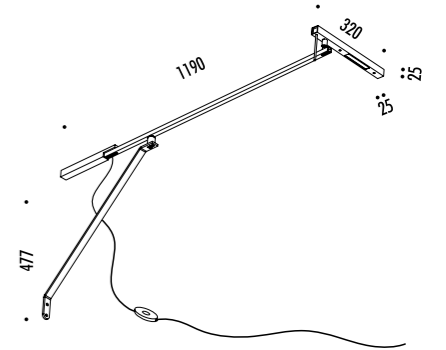

The sizes are expressed in millimeters.

DESIGN DAVIDE GROPPI - 2019  
WALL LAMP - METAL

MORSETTO P

 EXTRADARK LUMINAIRE

 IP20

1A2570408.27.06	MATT BLACK - 2700K	24 V DC - 15,5 W LED - UGR < 19
1A2570408.30.06	MATT BLACK - 3000K	2700K - 700 lm - CRI > 90 / 3000K - 753 lm - CRI > 90
		BLACK CABLE - ADJUSTABLE
		DIMMER
		DRIVER NOT INCLUDED

ACCESSORIES

1Z0431020	STANDARD	DRIVER INPUT 110-240 V - 50/60 Hz - OUTPUT 24 V DC - 18 W - IP20 NOT DIMMABLE
-----------	----------	---