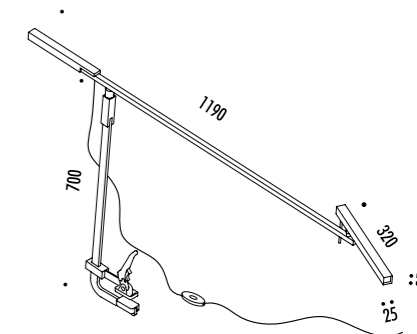

The sizes are expressed in millimeters.

DESIGN DAVIDE GROPPI - 2017
TABLE LAMP - METAL

MORSETTO

IP20

1A2520408.27.06	MATT BLACK - 2700K	24 V DC - 15,5 W LED - UGR < 19
1A2520408.30.06	MATT BLACK - 3000K	2700K - 700 lm - CRI > 90 / 3000K - 753 lm - CRI > 90
		RED LEVER CLAMP - BLACK CABLE - ADJUSTABLE
		DIMMER
		DRIVER NOT INCLUDED

ACCESSORIES

1Z0431020	STANDARD	DRIVER
		INPUT 110-240 V - 50/60 Hz - OUTPUT 24 V DC - 18 W - IP20
		NOT DIMMABLE