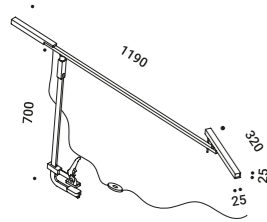

**MORSETTO**

Daide Groppi / 2017

A lamp that can be positioned, balanced and turned,  
but overall it produces a beautiful light on the table.  
The oversized workshop-style clamp allows the light source to be positioned far from  
where the lamp is attached to the table, using three adjustable arms.  
A table lamp, but at the same time a suspended light.  
Wall version also available.

# MORSETTO

Davide Groppi / 2017

Table / Direct / Indoor

**Material** Metal  
**Finish** .04 Matt Black

**Note** Table luminaire. Adjustable in all directions. Shiny red clamp. Dimmer on the cable. Black cable.