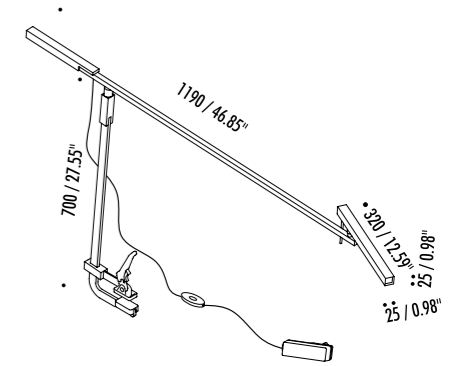

The sizes are expressed in millimeters / inches.

DESIGN DAVIDE GROPPI - 2017
TABLE LAMP - METAL

MORSETTO

1A2520403.30.06	MATT BLACK - 3000K	24 V DC - 15,5 W LED - 765 lm - CRI > 90
		BLACK CABLE - RED LEVER CLAMP
		ADJUSTABLE - DIMMER
		INCLUDES INDEPENDENT DRIVER INPUT 100-240 V - 50/60 Hz