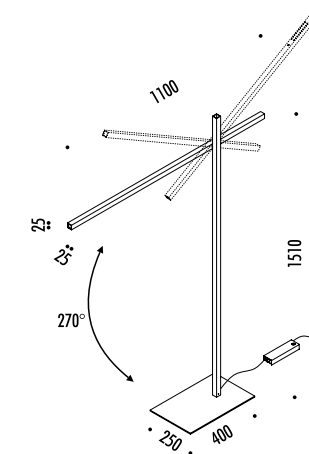

The sizes are expressed in millimeters.

DESIGN FEDERICO DELROSSO - 2017
LAMPADA DA TERRA - METACRILATO - METALLO
FLOOR LAMP - METHACRYLATE - METAL

HASHI

EXTRADARK LUMINAIRE

CE IP20

DRIVER

1A2510400.27.06	NERO OPACO / MATT BLACK - 2700K	110-240 V - 50/60 Hz - 15,5 W LED - UGR < 19 2700K - 765 lm - CRI > 90 / 3000K - 823 lm - CRI > 90
1A2510400.30.06	NERO OPACO / MATT BLACK - 3000K	CAVO NERO - ORIENTABILE
1A2514100.27.06	OTTONE INOSSIDABILE SPAZZOLATO / STAINLESS BRUSHED BRASS - 2700K	ALIMENTAZIONE CON SPINA - DIMMER
1A2514100.30.06	OTTONE INOSSIDABILE SPAZZOLATO / STAINLESS BRUSHED BRASS - 3000K	BLACK CABLE - ADJUSTABLE POWER SUPPLY WITH PLUG - DIMMER