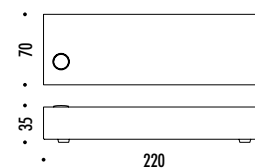

The sizes are expressed in millimeters.

DESIGN FEDERICO DELROSSO - 2017
LAMPADA DA TERRA - METACRILATO - METALLO
FLOOR LAMP - METHACRYLATE - METAL

HASHI

EXTRADARK LUMINAIRE

CE IP20

DRIVER

1A2510400.27.06	NERO OPACO / MATT BLACK - 2700K	110-240 V - 50/60 Hz - 15,5 W LED - UGR < 19 2700K - 765 lm - CRI > 90 / 3000K - 823 lm - CRI > 90
1A2510400.30.06	NERO OPACO / MATT BLACK - 3000K	CAVO NERO - ORIENTABILE
1A2514100.27.06	OTTONE INOSSIDABILE SPAZZOLATO / STAINLESS BRUSHED BRASS - 2700K	ALIMENTAZIONE CON SPINA - DIMMER
1A2514100.30.06	OTTONE INOSSIDABILE SPAZZOLATO / STAINLESS BRUSHED BRASS - 3000K	BLACK CABLE - ADJUSTABLE POWER SUPPLY WITH PLUG - DIMMER