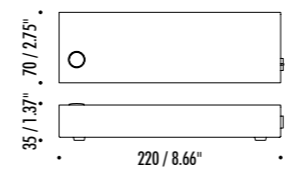

The sizes are expressed in millimeters / inches.

DESIGN FEDERICO DELROSSO - 2017  
FLOOR LAMP - METHACRYLATE - METAL

HASHI

DRIVER

1A2510403.27.06	MATT BLACK - 2700K	120 V - 60 Hz - 15,5 W LED - UGR < 19 2700K - 765 lm - CRI > 90 / 3000K - 823 lm - CRI > 90 BLACK CABLE - ADJUSTABLE DIMMER
1A2510403.30.06	MATT BLACK - 3000K	
1A2511803.27.06	MATT GOLD - 2700K	
1A2511803.30.06	MATT GOLD - 3000K	