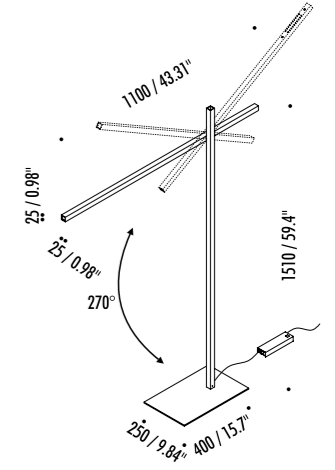

The sizes are expressed in millimeters / inches.

DESIGN FEDERICO DELROSSO - 2017  
FLOOR LAMP - METHACRYLATE - METAL

HASHI

DRIVER

1A2510403.27.06	MATT BLACK - 2700K	120 V - 60 Hz - 15,5 W LED - UGR < 19 2700K - 765 lm - CRI > 90 / 3000K - 823 lm - CRI > 90 BLACK CABLE - ADJUSTABLE DIMMER
1A2510403.30.06	MATT BLACK - 3000K	
1A2511803.27.06	MATT GOLD - 2700K	
1A2511803.30.06	MATT GOLD - 3000K	