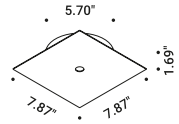

NULLA PL

Davide Groppi / 2014

Ceiling / Direct / Indoor

Material Metal

Finish .03 Matt White

NULLA PL

8,5W

120V - 60Hz

2700K - 460lm / 3000K - 495lm

CRI >90

Driver included

Driver integrated

ON/OFF

Matt White - 2700K - ON/OFF

1A2500303.27.00

Matt White - 3000K - ON/OFF

1A2500303.30.00

The sizes are expressed in inches.