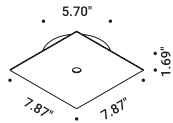

Note Ceiling luminaire. Visible 0.71" diameter hole.

NULLA PL

8,5W

120V - 60Hz

2700K - 460lm / 3000K - 495lm

CRI >90

Driver integrated

ON/OFF