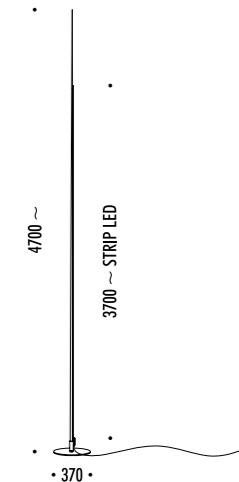

The sizes are expressed in millimeters.

DESIGN DAVIDE GROPPPI - GIORGIO RAVA - 2020
LAMPADA DA ESTERNO - FIBRA DI VETRO - METALLO
OUTDOOR LAMP - FIBERGLASS - METAL

CE  IP65

ORIGINE OUTDOOR

1A2480400.27.20	NERO OPACO / MATT BLACK - 2700K	24 V DC - 35 W LED 2700K - 2872 lm - CRI > 80 / 3000K - 2930 lm - CRI > 80
1A2480400.30.20	NERO OPACO / MATT BLACK - 3000K	CAVO NERO 5 m CONNETTORE DRIVER IP68 INCLUSO - DRIVER NON INCLUSO
		BLACK CABLE 5 m DRIVER CONNECTOR IP68 INCLUDED - DRIVER NOT INCLUDED