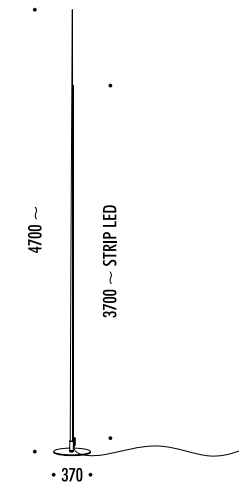

The sizes are expressed in millimeters.

DESIGN DAVIDE GROPPPI - GIORGIO RAVA - 2020
OUTDOOR LAMP - FIBERGLASS - METAL

IP65

ORIGINE OUTDOOR

1A2480408.27.20	MATT BLACK - 2700K	24 V DC - 35 W LED
1A2480408.30.20	MATT BLACK - 3000K	2700K - 2930 lm - CRI > 80 / 3000K - 2930 lm - CRI > 80
		BLACK CABLE 5 m
		DRIVER CONNECTOR IP68 INCLUDED - DRIVER NOT INCLUDED