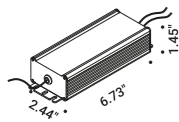

Compulsory accessories

Drivers

Driver

100-240V

24V/60W/IP67/1-10V

1Z1120260

Not included

The sizes are expressed in inches.