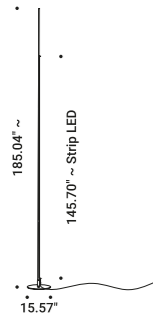

# ORIGINE OUTDOOR

Davide Groppi - Giorgio Rava / 2020

Floor / Indirect / Outdoor

**Material** Glass fiber - Metal  
**Finish** .04 Matt Black

**Note** Outdoor floor luminaire. Black cable (196,85").