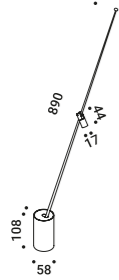

# FM

Davide Groppi / 2022

Table / Direct / Indoor

**Material** Carbon fiber - Metal  
**Finish** .04 Matt Black

**Note** Table luminaire. Adjustable along the vertical axis. ON/OFF and push control. Black cable.

1A2440408.27.06  
 1A2440408.30.06

The sizes are expressed in millimeters.