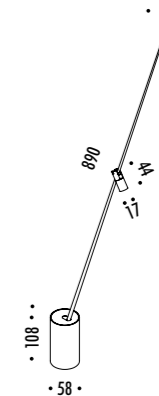

The sizes are expressed in millimeters.

DESIGN DAVIDE GROPPI - 2022  
TABLE LAMP - ABS - CARBON FIBER - METAL

FM

 EXTRADARK LUMINAIRE

 IP20

1A2440408.27.06	MATT BLACK - 2700K	5 V DC - 1,5 W LED - UGR < 19
1A2440408.30.06	MATT BLACK - 3000K	2700K - 154 lm - CRI > 90 / 3000K - 179 lm - CRI > 90
		BLACK CABLE - ADJUSTABLE
		MICROSWITCH DIMMER
		USB CABLE INCLUDED - POWER SUPPLY NOT INCLUDED

ACCESSORIES

1Z000088	STANDARD	POWER SUPPLY
		INPUT 110-240 V - 50/60 Hz - OUTPUT 5 V DC - 2A - 10 W - IP20

OPTIONAL ACCESSORIES

1Z000070	STANDARD	USB TO USB-C BLACK CABLE / 1,5 m