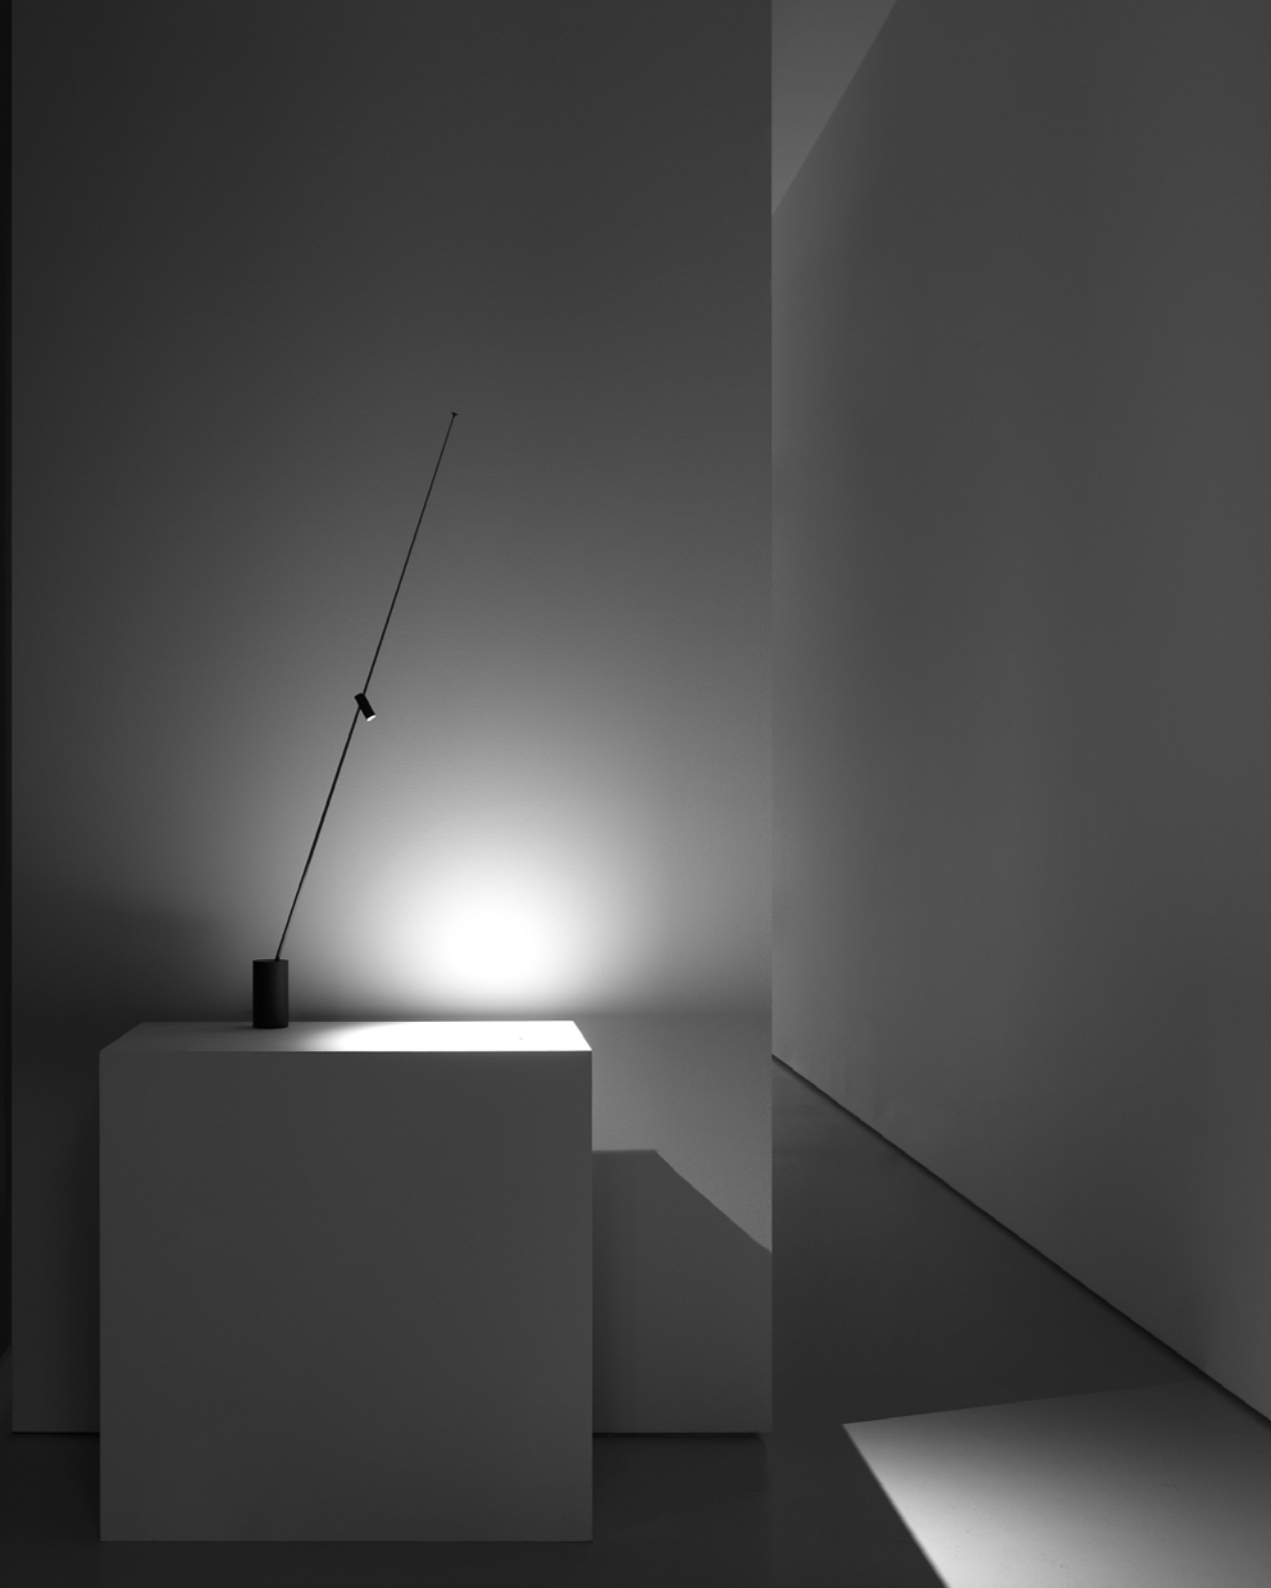

**FM**

Daide Groppi / 2022

An antenna of light.  
Antennas are mysterious, absolute and intrinsically beautiful,  
because their essentialness expresses nothing more than their function.  
A performing, adjustable and extremely comfortable light.  
**Mention of Honour XXVIII Compasso d'Oro ADI 2024**  
**Archiproducts Design Award 2022**

# FM

Davide Groppi / 2022

Table / Direct / Indoor

**Material** Carbon fiber - Metal  
**Finish** .04 Matt Black

**Note** Table luminaire. Adjustable along the vertical axis. ON/OFF and push control. Black cable.