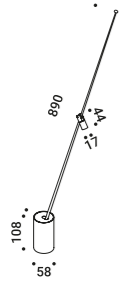

FM

Davide Groppi / 2022

Table / Direct / Indoor

Material Carbon fiber - Metal
Finish .04 Matt Black

Note Table luminaire. Adjustable along the vertical axis. ON/OFF and push control. Black cable.

FM

1,5W
 5V DC
 2700K - 154lm / 3000K - 179lm
 CRI >90
 UGR <19
 Driver with plug not included
 USB cable included
 Dimmer on board
 IP20

Other accessories

USB to USB-C cable		Included
Matt Black	Length 1 m	1Z0000132

The sizes are expressed in millimeters.