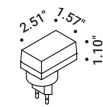

1A2440403.27.06
 1A2440403.30.06

Optional accessories

Drivers

Driver with plug		Not included
Matt Black	Input 110-240V - 50/60Hz Output 5V DC - 2A - 10W - IP20	1Z0000088

Other accessories

USB to USB-C cable		Included
Matt Black	Length 39.37"	1Z0000132

The sizes are expressed in inches.