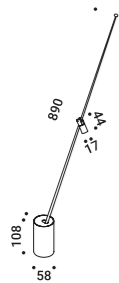

The base is painted matt black anodised aluminium. The stem is in matt black fibreglass and can be tilted. The spotlight is in matt black anodised aluminium and is adjustable in one direction.

The light source is LED with integrated module. The matt black USB-A/USB-C electric cable is 2,5 m long and is included. The power socket is fitted into the base. The luminaire is switched on and off and controlled by a button fitted into the base. The power supply is plug-in and not included, but is available as an accessory.