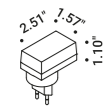

Optional accessories

Drivers