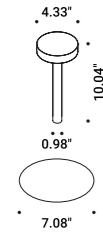

TeTaTeT Flûte

Davide Groppi / 2017