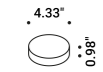

LED modules