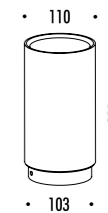

The sizes are expressed in millimeters.

DESIGN DAVIDE GROPPI - 2018  
TABLE LAMP - METHACRYLATE - METAL

BUGIA

IP20

1A2351808.30.00	MATT GOLD - 3000K - ON/OFF	2 W LED - 120 lm - CRI > 90 MATT WHITE DIFFUSER - GOLD FINISH BASE RECHARGEABLE BATTERY 3,7 V DC - Li-Poly 4800 mAh - USB-C - BATTERY LIFE NINE HOURS USB CABLE INCLUDED - CHARGER / POWER SUPPLY NOT INCLUDED