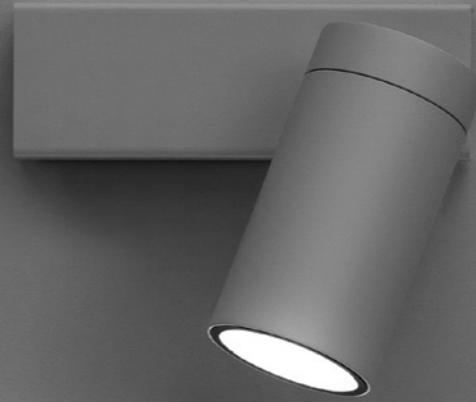

Wall or ceiling luminaire with direct light for indoor use.

An element of light. Light is incorporated into the space, becoming an architectural element.

The base is in textured matt black or matt white painted steel. The spotlight is in polished galvanised gold, textured matt black or matt white painted aluminium and is adjustable in all directions. A range of light control accessories is available.

It requires an GU10 LED bulb, which is not included but is available as an accessory.

Finish

.03 Matt White

.04 Matt Black

.49 Matt Black/Polished Gold

Custom finish available on request.

DOT P 51

Max 10W - GU10