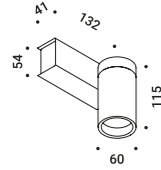

It requires an GU10 LED bulb, which is not included but is available as an accessory.

Finish

.03 Matt White

.04 Matt Black

.49 Matt Black/Polished Gold

Custom finish available on request.

DOT P 51

Max 10W - GU10