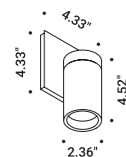

DOT P 51

Max 10W - GU10
120V - 60Hz
Bulb not included
ON/OFF

Matt White - ON/OFF
Matt Black - ON/OFF

1A2490303.00.00
1A2490403.00.00

The sizes are expressed in inches.

DOT P

Omar Carraglia - Davide Groppi / 2015

Compulsory accessories

Other accessories

Lens		Not included	
Beam - 14°	2700K - CRI 97 - 983lm 3000K - CRI 97 - 1038lm	DOT P	1A3090000.00.00
Beam - 24°	2700K - CRI 97 - 943lm 3000K - CRI 97 - 996lm	DOT P	1A3100000.00.00
Beam - 36°	2700K - CRI 97 - 955lm 3000K - CRI 97 - 1005lm	DOT P	1A3110000.00.00
Beam - 50°	2700K - CRI 97 - 965lm 3000K - CRI 97 - 1016lm	DOT P	1A3120000.00.00