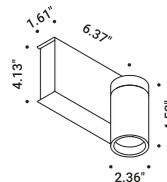

# DOT P

Omar Carraglia - Davide Groppi / 2015

Wall / Direct / Indoor

**Material** Metal  
**Finish** .03 Matt White .04 Matt Black

**Note** Adjustable luminaire - DOT P 51: white wall back plate.