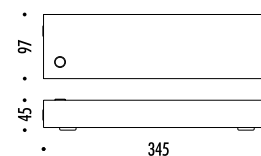

The sizes are expressed in millimeters.

DESIGN DAVIDE GROPPI - GIORGIO RAVA - 2020
FLOOR LAMP - FIBERGLASS - METAL

ORIGINE

IP20

DRIVER

1A2300408.27.06	MATT BLACK - 2700K	ORIGINE 290 220 V - 50 Hz - 25 W LED 2700K - 1926 lm - CRI>80 / 3000K - 2075 lm - CRI>80 BLACK CABLE POWER SUPPLY KIT INCLUDED INPUT 100-240 V - 50/60 Hz - DIMMER
1A2300408.30.06	MATT BLACK - 3000K	
1A2310408.27.06	MATT BLACK - 2700K	ORIGINE 390 220 V - 50 Hz - 30 W LED 2700K - 2843 lm - CRI>80 / 3000K - 3063 lm - CRI>80 BLACK CABLE POWER SUPPLY KIT INCLUDED INPUT 100-240 V - 50/60 Hz - DIMMER
1A2310408.30.06	MATT BLACK - 3000K	
1A2320408.27.06	MATT BLACK - 2700K	ORIGINE 490 220 V - 50 Hz - 35 W LED 2700K - 3760 lm - CRI>80 / 3000K - 4051 lm - CRI>80 BLACK CABLE POWER SUPPLY KIT INCLUDED INPUT 100-240 V - 50/60 Hz - DIMMER
1A2320408.30.06	MATT BLACK - 3000K	