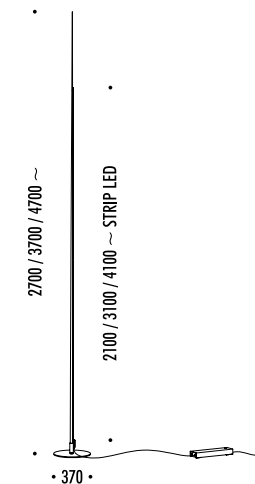

The sizes are expressed in millimeters.

DESIGN DAVIDE GROPPI - GIORGIO RAVA - 2020
FLOOR LAMP - FIBERGLASS - METAL

ORIGINE

IP20

DRIVER

1A2300408.27.06	MATT BLACK - 2700K	ORIGINE 290 220 V - 50 Hz - 25 W LED 2700K - 1926 lm - CRI>80 / 3000K - 2075 lm - CRI>80 BLACK CABLE POWER SUPPLY KIT INCLUDED INPUT 100-240 V - 50/60 Hz - DIMMER
1A2300408.30.06	MATT BLACK - 3000K	
1A2310408.27.06	MATT BLACK - 2700K	ORIGINE 390 220 V - 50 Hz - 30 W LED 2700K - 2843 lm - CRI>80 / 3000K - 3063 lm - CRI>80 BLACK CABLE POWER SUPPLY KIT INCLUDED INPUT 100-240 V - 50/60 Hz - DIMMER
1A2310408.30.06	MATT BLACK - 3000K	
1A2320408.27.06	MATT BLACK - 2700K	ORIGINE 490 220 V - 50 Hz - 35 W LED 2700K - 3760 lm - CRI>80 / 3000K - 4051 lm - CRI>80 BLACK CABLE POWER SUPPLY KIT INCLUDED INPUT 100-240 V - 50/60 Hz - DIMMER
1A2320408.30.06	MATT BLACK - 3000K	