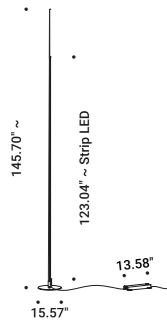

ORIGINE 390

30W
24V DC
2700K - 2843lm / 3000K - 3063lm
CRI >80
Driver included
Dimmer on board

Matt Black - 2700K - Dimmer on board
Matt Black - 3000K - Dimmer on board

1A2310403.27.06
1A2310403.30.06