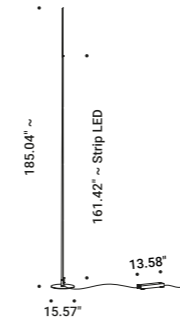

ORIGINE 490

35W
24V DC
2700K - 3760lm / 3000K - 4051lm
CRI >80
Driver included
Dimmer on board

Matt Black - 2700K - Dimmer on board
Matt Black - 3000K - Dimmer on board

1A2320403.27.06
1A2320403.30.06