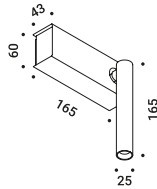

MIRA

8W
220V - 50Hz
2700K - 327lm / 3000K - 352lm
CRI >90
Driver integrated
DALI
IP20

Matt White - 2700K - DALI
Matt White - 3000K - DALI
Matt Black - 2700K - DALI
Matt Black - 3000K - DALI

1A2280308.27.01
1A2280308.30.01
1A2280408.27.01
1A2280408.30.01