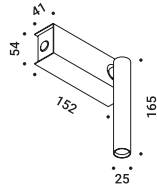

MIRA

Omar Carraglia / 2012

Lamp with a simple and essential shape.
For interiors and adjustable.

Wall-Ceiling / Direct / Indoor

Material Metal
Finish .03 Matt White .04 Matt Black

Note Wall luminaire. Adjustable in all directions.

1A2280308.27.04
 1A2280308.30.04
 1A2280408.27.04
 1A2280408.30.04