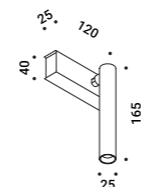

MIRA ENDLESS

ENDLESS version only
6W - 0,16A
48V DC
2700K - 327lm / 3000K - 352lm
CRI >90
Driver not included
See page ENDLESS

CE IP20 E

Matt White - 2700K
Matt White - 3000K
Matt Black - 2700K
Matt Black - 3000K
Matt Black/Polished Gold - 2700K
Matt Black/Polished Gold - 3000K

1A2280300.27.40
1A2280300.30.40
1A2280400.27.40
1A2280400.30.40
1A2284900.27.40
1A2284900.30.40