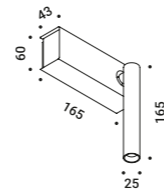

Wall-Ceiling / Direct / Indoor

Material	Metal
Finish	.03 Matt White .04 Matt Black .49 Matt Black/Polished Gold

Note Wall luminaire. Adjustable in all directions. MIRA ENDLESS and MIRA ENDLESS CASAMBI: luminaires dedicated to ENDLESS system (Max 48V DC - Max 150W - Max 4A). They can be used, on the same circuit, with the ENDLESS models.

Apparecchio illuminante da parete. Orientabile in tutte le direzioni. MIRA ENDLESS e MIRA ENDLESS CASAMBI: apparecchi illuminanti dedicati al sistema ENDLESS (Max 48V DC - Max 150W - Max 4A) ed utilizzabili, sullo stesso circuito, con i modelli ENDLESS.

MIRA

8W
110-240V - 50/60Hz
2700K - 327lm / 3000K - 352lm
CRI >90
Driver integrated
PUSH

CE IP20

Matt White - 2700K - PUSH
Matt White - 3000K - PUSH
Matt Black - 2700K - PUSH
Matt Black - 3000K - PUSH
Matt Black/Polished Gold - 2700K - PUSH
Matt Black/Polished Gold - 3000K - PUSH

1A2280300.27.04
1A2280300.30.04
1A2280400.27.04
1A2280400.30.04
1A2284900.27.04
1A2284900.30.04