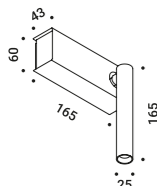

MIRA

8W
110-240V - 50/60Hz
2700K - 327lm / 3000K - 352lm
CRI >90
Driver integrated
DALI

CE IP20

Matt White - 2700K - DALI
Matt White - 3000K - DALI
Matt Black - 2700K - DALI
Matt Black - 3000K - DALI
Matt Black/Polished Gold - 2700K - DALI
Matt Black/Polished Gold - 3000K - DALI

1A2280300.27.01
1A2280300.30.01
1A2280400.27.01
1A2280400.30.01
1A2284900.27.01
1A2284900.30.01