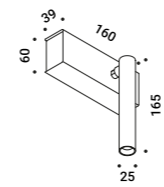

MIRA ENDLESS CASAMBI

ENDLESS version only
7W - 0,18A
48V DC
2700K - 327lm / 3000K - 352lm
CRI >90
Driver not included
See page ENDLESS

CE IP20 E A

Matt White - 2700K
Matt White - 3000K
Matt Black - 2700K
Matt Black - 3000K
Matt Black/Polished Gold - 2700K
Matt Black/Polished Gold - 3000K

1A2280300.27.41
1A2280300.30.41
1A2280400.27.41
1A2280400.30.41
1A2284900.27.41
1A2284900.30.41