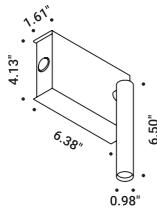

MIRA SWITCH
7,5W
120V - 60Hz
2700K - 327lm / 3000K - 352lm
CRI >90
Driver integrated
ON/OFF

Matt White - 2700K - ON/OFF	1A2280303.27.00
Matt White - 3000K - ON/OFF	1A2280303.30.00
Matt Black - 2700K - ON/OFF	1A2280403.27.00
Matt Black - 3000K - ON/OFF	1A2280403.30.00
Matt Black/Polished Gold - 2700K - ON/OFF	1A2284903.27.00
Matt Black/Polished Gold - 3000K - ON/OFF	1A2284903.30.00