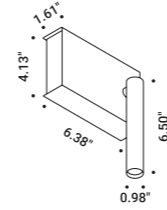

**Note** Wall luminaire. Adjustable in all directions. MIRA ENDLESS and MIRA ENDLESS CASAMBI: luminaires dedicated to ENDLESS system (Max 48V DC - Max 150W - Max 4A). They can be used, on the same circuit, with the ENDLESS models.