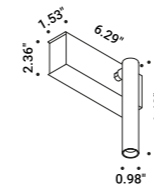

MIRA ENDLESS CASAMBI
ENDLESS version only
7W - 0,18A
48V DC
2700K - 327lm / 3000K - 352lm
CRI >90
Driver not included
See page ENDLESS

Matt White - 2700K	1A2280303.27.41
Matt White - 3000K	1A2280303.30.41
Matt Black - 2700K	1A2280403.27.41
Matt Black - 3000K	1A2280403.30.41
Matt Black/Polished Gold - 2700K	1A2284903.27.41
Matt Black/Polished Gold - 3000K	1A2284903.30.41