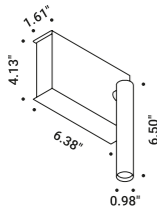

MIRA
7,5W
120V - 60Hz
2700K - 327lm / 3000K - 352lm
CRI >90
Driver integrated
DALI

Matt White - 2700K - DALI	1A2280303.27.01
Matt White - 3000K - DALI	1A2280303.30.01
Matt Black - 2700K - DALI	1A2280403.27.01
Matt Black - 3000K - DALI	1A2280403.30.01
Matt Black/Polished Gold - 2700K - DALI	1A2284903.27.01
Matt Black/Polished Gold - 3000K - DALI	1A2284903.30.01