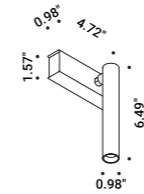

MIRA ENDLESS
ENDLESS version only
6W - 0,16A
48V DC
2700K - 327lm / 3000K - 352lm
CRI >90
Driver not included
See page ENDLESS

Matt White - 2700K	1A2280303.27.40
Matt White - 3000K	1A2280303.30.40
Matt Black - 2700K	1A2280403.27.40
Matt Black - 3000K	1A2280403.30.40
Matt Black/Polished Gold - 2700K	1A2284903.27.40
Matt Black/Polished Gold - 3000K	1A2284903.30.40