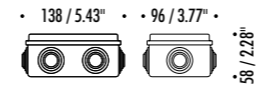

CONTROLLER DIMENSION