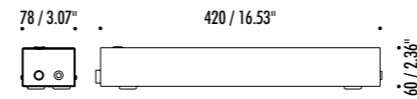

The sizes are expressed in millimeters / inches.

DESIGN DAVIDE GROPPI - 2016
WALL LAMP - METAL

UL certification pending

INFINITO 6

1A2250403.27.05	MATT BLACK - 2700K - DIM	INFINITO 6 - REMOTE KIT 24 V DC - 41 W LED 2700K - 5701 lm - CRI > 90 / 3000K - 5701 lm - CRI > 90 LED MODULE 6 m LONG - HARMONIC STEEL STRIP 19 mm WIDE CAN BE CUT EVERY 48,3 mm INCLUDES INDEPENDENT POWER SUPPLY KIT INPUT 120 V - 60 Hz - SEE PAGE 203 DALI - PUSH - 0/1-10 V - TRIAC/IGBT DIMMABLE OPTIONAL ACCESSORIES NOT INCLUDED - SEE PAGE 205
1A2250403.30.05	MATT BLACK - 3000K - DIM	
1A2250403.27.06	MATT BLACK - 2700K	INFINITO 6 - PLUG KIT 24 V DC - 41 W LED 2700K - 5701 lm - CRI > 90 / 3000K - 5701 lm - CRI > 90 LED MODULE 6 m LONG - HARMONIC STEEL STRIP 19 mm WIDE CAN BE CUT EVERY 48,3 mm INCLUDES INDEPENDENT POWER SUPPLY KIT WITH PLUG INPUT 120 V - 60 Hz - SEE PAGE 203 DIMMER OPTIONAL ACCESSORIES NOT INCLUDED - SEE PAGE 205
1A2250403.30.06	MATT BLACK - 3000K	

The sizes are expressed in millimeters / inches.

DESIGN DAVIDE GROPPÌ - 2016
WALL LAMP - METAL

UL certification pending

INFINITO 12

1A2260403.27.05	MATT BLACK - 2700K - DIM	INFINITO 12 - REMOTE KIT 24 V DC - 82 W LED 2700K - 11403 lm - CRI > 90 / 3000K - 11403 lm - CRI > 90 LED MODULE 12 m LONG - HARMONIC STEEL STRIP 19 mm WIDE CAN BE CUT EVERY 48,3 mm - LENGHTS AVAILABLE ON REQUEST 18 m - 24 m INCLUDES INDEPENDENT POWER SUPPLY KIT INPUT 120 V - 60 Hz - SEE PAGE 203 DALI - PUSH - 0/1-10 V - TRIAC/IGBT DIMMABLE OPTIONAL ACCESSORIES NOT INCLUDED - SEE PAGE 205
1A2260403.30.05	MATT BLACK - 3000K - DIM	

REMOTE POWER SUPPLY KIT

INFINITO 6 / FLASH 6 / INFINITO 12 / FLASH 12
DRIVER DIMENSION

CONTROLLER DIMENSION

POWER SUPPLY KIT WITH PLUG

INFINITO 6 / FLASH 6 / INFINITO 12 / FLASH 12
POWER KIT WITH PLUG - DIMENSION