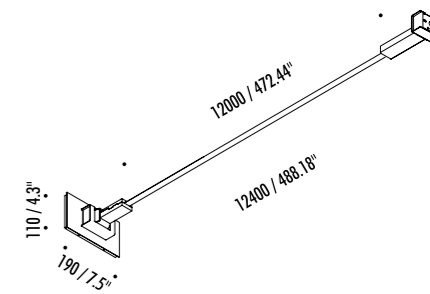

DESIGN DAVIDE GROPPÌ - 2016
WALL LAMP - METAL

UL certification pending

INFINITO 12