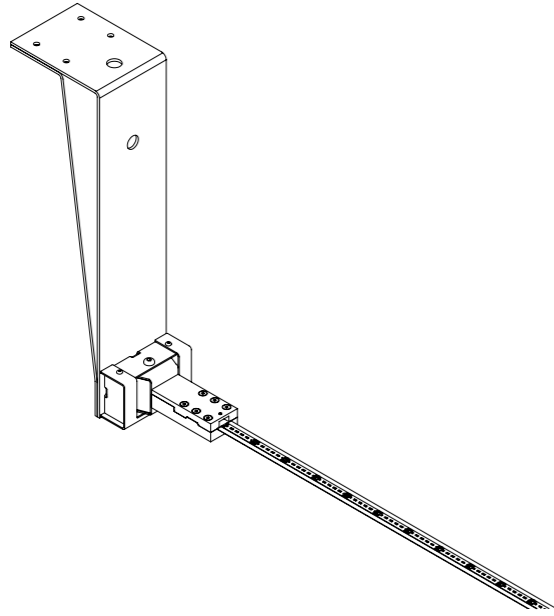

1A0080400.00.00 - CEILING CONNECTION KIT