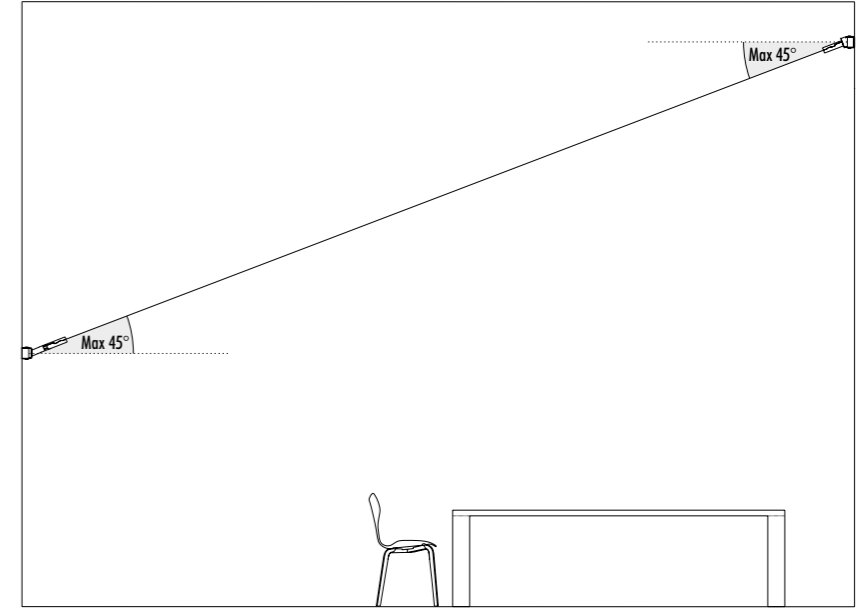

1A0120400.00.00 - KIT WALL CONNECTION VERTICAL SLOPED 45°