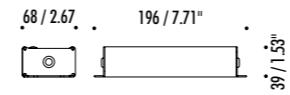

REMOTE POWER SUPPLY KIT

INFINITO 6 / FLASH 6 / INFINITO 12 / FLASH 12
DRIVER DIMENSION