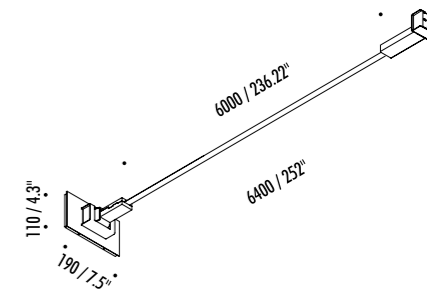

The sizes are expressed in millimeters / inches.

DESIGN DAVIDE GROPPI - 2016
WALL LAMP - METAL

UL certification pending

INFINITO 6

1A2250403.27.05	MATT BLACK - 2700K - DIM	INFINITO 6 - REMOTE KIT 24 V DC - 41 W LED 2700K - 5701 lm - CRI > 90 / 3000K - 5701 lm - CRI > 90 LED MODULE 6 m LONG - HARMONIC STEEL STRIP 19 mm WIDE CAN BE CUT EVERY 48,3 mm INCLUDES INDEPENDENT POWER SUPPLY KIT INPUT 120 V - 60 Hz - SEE PAGE 203 DALI - PUSH - 0/1-10 V - TRIAC/IGBT DIMMABLE OPTIONAL ACCESSORIES NOT INCLUDED - SEE PAGE 205
1A2250403.30.05	MATT BLACK - 3000K - DIM	
1A2250403.27.06	MATT BLACK - 2700K	INFINITO 6 - PLUG KIT 24 V DC - 41 W LED 2700K - 5701 lm - CRI > 90 / 3000K - 5701 lm - CRI > 90 LED MODULE 6 m LONG - HARMONIC STEEL STRIP 19 mm WIDE CAN BE CUT EVERY 48,3 mm INCLUDES INDEPENDENT POWER SUPPLY KIT WITH PLUG INPUT 120 V - 60 Hz - SEE PAGE 203 DIMMER OPTIONAL ACCESSORIES NOT INCLUDED - SEE PAGE 205
1A2250403.30.06	MATT BLACK - 3000K	

The sizes are expressed in millimeters / inches.

DESIGN DAVIDE GROPPÌ - 2016
WALL LAMP - METAL

UL certification pending

INFINITO 12

1A2260403.27.05	MATT BLACK - 2700K - DIM	INFINITO 12 - REMOTE KIT 24 V DC - 82 W LED 2700K - 11403 lm - CRI > 90 / 3000K - 11403 lm - CRI > 90 LED MODULE 12 m LONG - HARMONIC STEEL STRIP 19 mm WIDE CAN BE CUT EVERY 48,3 mm - LENGHTS AVAILABLE ON REQUEST 18 m - 24 m INCLUDES INDEPENDENT POWER SUPPLY KIT INPUT 120 V - 60 Hz - SEE PAGE 203 DALI - PUSH - 0/1-10 V - TRIAC/IGBT DIMMABLE OPTIONAL ACCESSORIES NOT INCLUDED - SEE PAGE 205
1A2260403.30.05	MATT BLACK - 3000K - DIM	