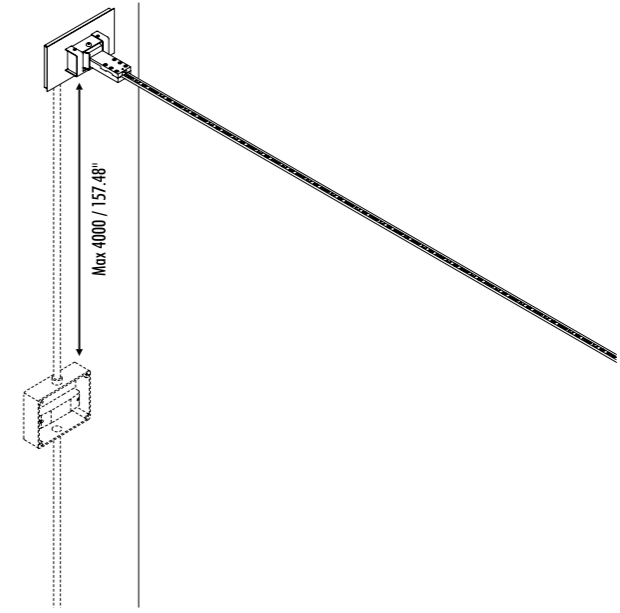

REMOTE POWER SUPPLY KIT

INFINITO 6 / FLASH 6 / INFINITO 12 / FLASH 12
DRIVER DIMENSION

CONTROLLER DIMENSION