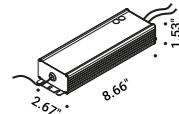

Driver LED				Not included
100-240V	24V/96W/IP67/1-10V	FLASH 6 / FLASH 12 / FLASH 18 / FLASH 6 DE / FLASH 12 DE / FLASH 5 TW / FLASH 10 TW / FLASH 5 DE TW / FLASH 10 DE TW	1Z1120540