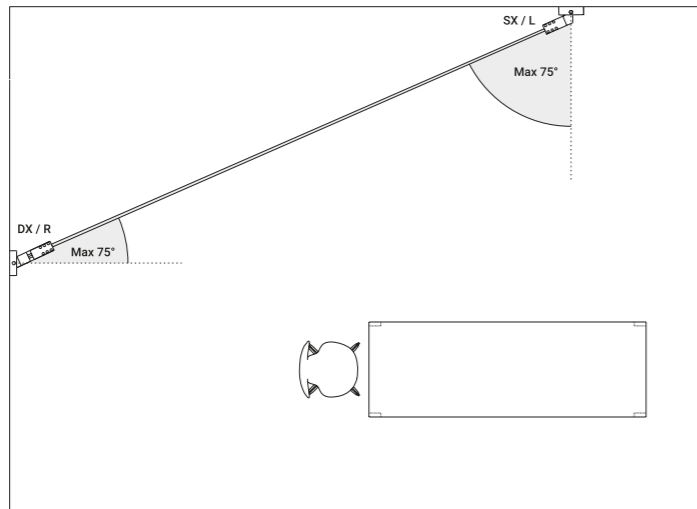

1A0340400.00.00 - 1A0350400.00.00 - Kit wall connection sloped 75°