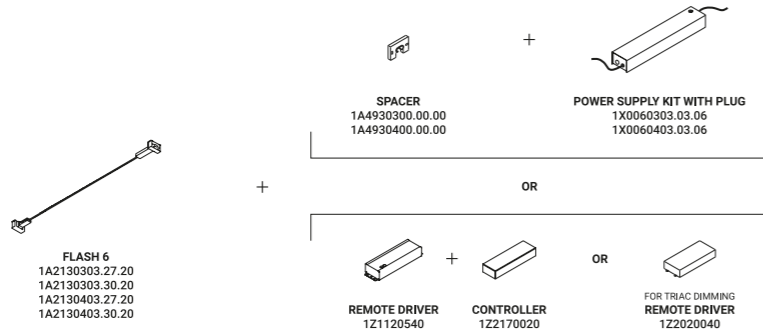

How to order - FLASH 6