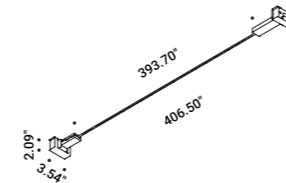

FLASH 5 DE TW

Length 196.85" - Dual emission -
Tunable White
Max 100W
24V DC
2700/6500K - 15300lm
CRI >90
Driver not included

Matt White - 2700/6500K
Matt Black - 2700/6500K

1A4840303.96.20
1A4840403.96.20

FLASH 10 DE TW

Length 393.70" - Dual emission -
Tunable White
Max 200W
24V DC
2700/6500K - 30600lm
CRI >90
Driver not included

Matt White - 2700/6500K
Matt Black - 2700/6500K

1A4850303.96.20
1A4850403.96.20