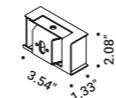

Kit wall connection sloped left 75°				Not included
Matt Black			1A0350400.00.00