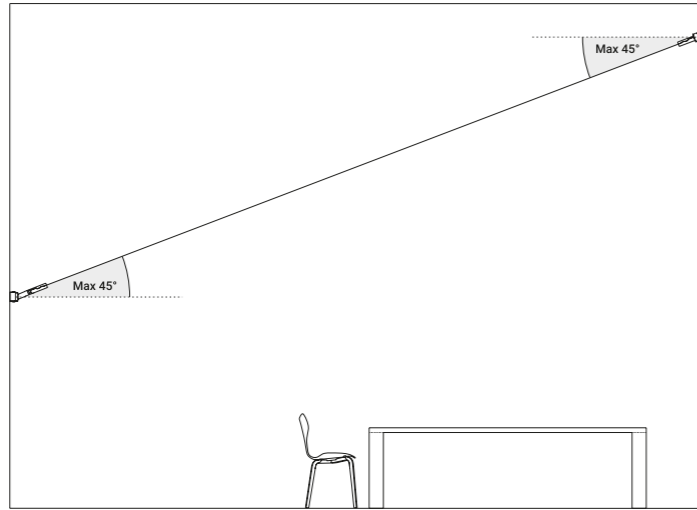

1A0120400.00.00 - Kit wall connection vertical sloped 45°