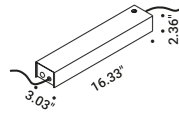

Compulsory accessories

Installation kit

Spacer				Not included
Matt White	For power supply kit with plug	FLASH 6 / FLASH 12	1A4930300.00.00	
Matt Black	For power supply kit with plug	FLASH 6 / FLASH 12	1A4930400.00.00	

Electrical power supply

Power supply kit with plug				Not included
Matt White	Input 120V - 60Hz - Output 24V - Max 90W - IP20	FLASH 6 / FLASH 12	1X0060303.03.06	
Matt Black	Input 120V - 60Hz - Output 24V - Max 90W - IP20	FLASH 6 / FLASH 12	1X0060403.03.06