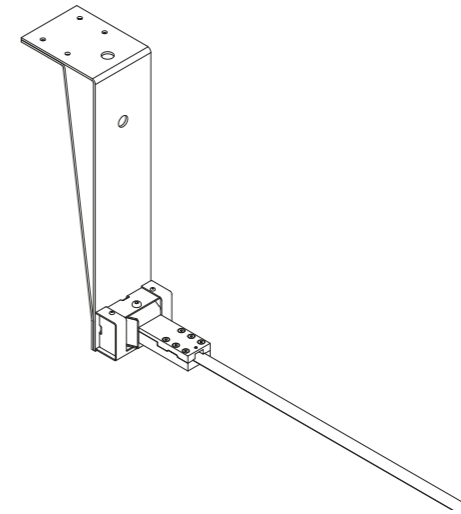

1A0080400.00.00 - Ceiling connection kit