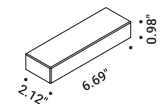

Controller				Not included
Matt Black	DALI - PUSH - 0/1-10V - IP20	FLASH 6 / FLASH 12 / FLASH 18 / FLASH 6 DE / FLASH 12 DE	1Z2170020