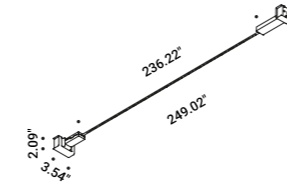

How to order - FLASH 12

How to order - FLASH 18

Wall-Systems / Direct / Indoor

Material Metal
Finish .03 Matt White .04 Matt Black

Note LED module 236.22" / 472.44" long available with dual emission - LED module 196.85" / 393.70" long with Tunable White technology available with dual emission - Harmonic steel strip 0.39" wide - Can be cut every 1.90".