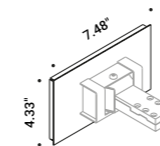

Wall back plate				Not included
Matt White		FLASH 6 / FLASH 12 /	1X0090300.01.00	
Matt Black		FLASH 18 / FLASH 6 DE / FLASH 12 DE / FLASH 5 TW / FLASH 10 TW / FLASH 5 DE TW / FLASH 10 DE TW	1X0090400.01.00