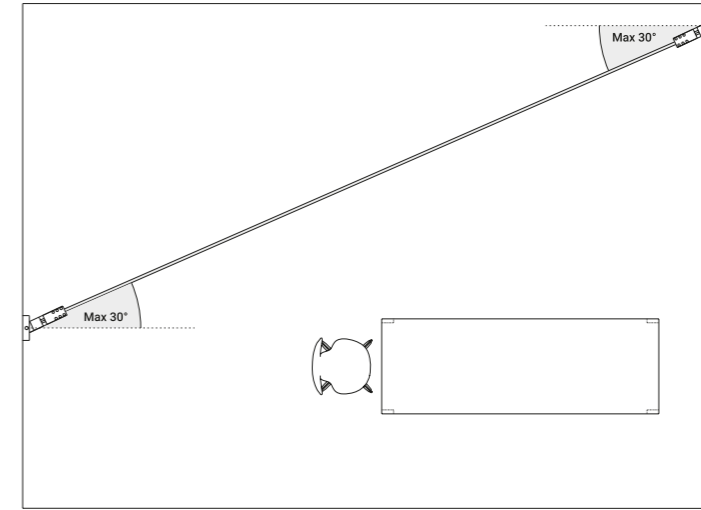

Example of installation