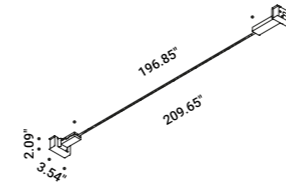

FLASH 5 DE TW

Length 196.85" - Dual emission -
Tunable White
Max 100W
24V DC
2700/6500K - 15300lm
CRI >90
Driver not included

Matt White - 2700/6500K
Matt Black - 2700/6500K

1A4840303.96.20
1A4840403.96.20

FLASH 10 DE TW

Length 393.70" - Dual emission -
Tunable White
Max 200W
24V DC
2700/6500K - 30600lm
CRI >90
Driver not included

Matt White - 2700/6500K
Matt Black - 2700/6500K

1A4850303.96.20
1A4850403.96.20