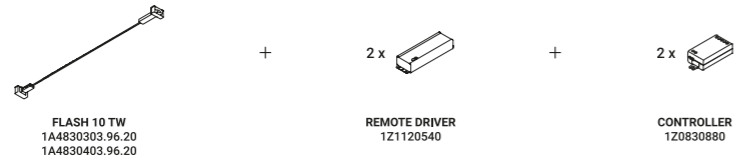

How to order -
FLASH 10 TW