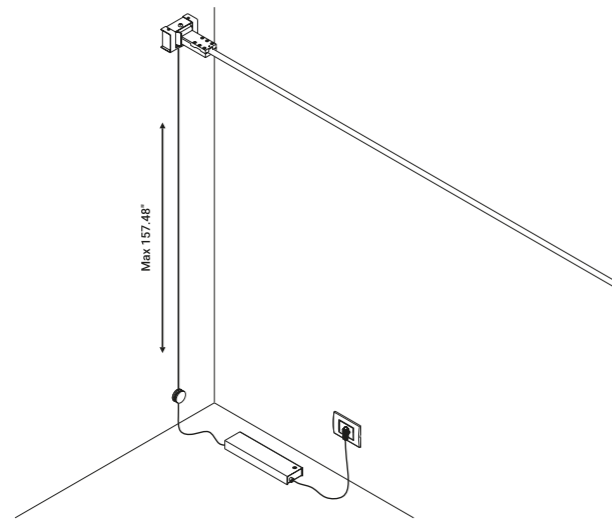

Power supply kit with plug