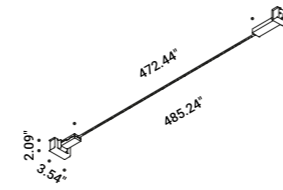

FLASH 12 DE

Length 472.44" -
Dual emission and double switch
Max 180W
24V DC
2700K - Up 11184lm - Down 11184lm /
3000K - Up 11400lm - Down 11400lm
CRI >90
Driver not included

Matt White - 2700K
Matt White - 3000K
Matt Black - 2700K
Matt Black - 3000K

1A1300303.27.20
1A1300303.30.20
1A1300403.27.20
1A1300403.30.20