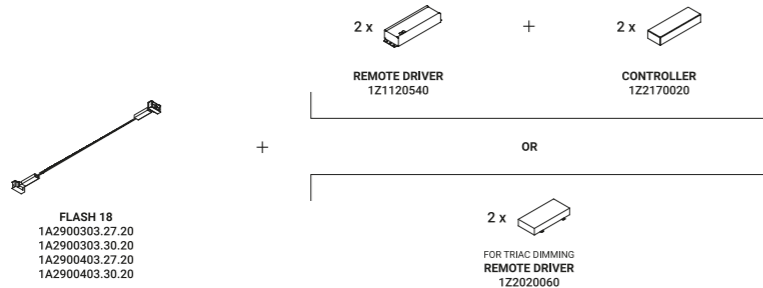

How to order - FLASH 12

How to order - FLASH 18

Wall-Systems / Direct / Indoor

Material Metal
Finish .03 Matt White .04 Matt Black

Note LED module 236.22" / 472.44" long available with dual emission - LED module 196.85" / 393.70" long with Tunable White technology available with dual emission - Harmonic steel strip 0.39" wide - Can be cut every 1.90".