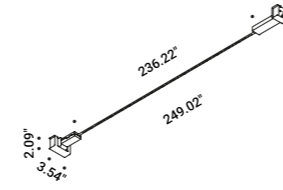

FLASH 6 DE

Length 236.22" -
Dual emission and double switch
Max 90W
24V DC
2700K - Up 5592lm - Down 5592lm /
3000K - Up 5700lm - Down 5700lm
CRI >90
Driver not included

Matt White - 2700K
Matt White - 3000K
Matt Black - 2700K
Matt Black - 3000K

1A1290303.27.20
1A1290303.30.20
1A1290403.27.20
1A1290403.30.20