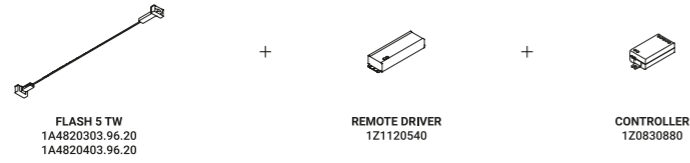

How to order -
FLASH 5 TW