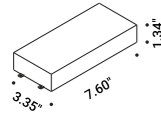

Driver LED				Not included
120-277V	24V/60W/IP20/TRIAC - 1-10V	FLASH 6 / FLASH 6 DE	1Z2020040