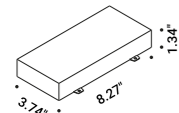

Driver LED				Not included
120-277V	24V/96W/IP20/TRIAC - 1-10V	FLASH 12 / FLASH 18 / FLASH 12 DE	1Z2020060