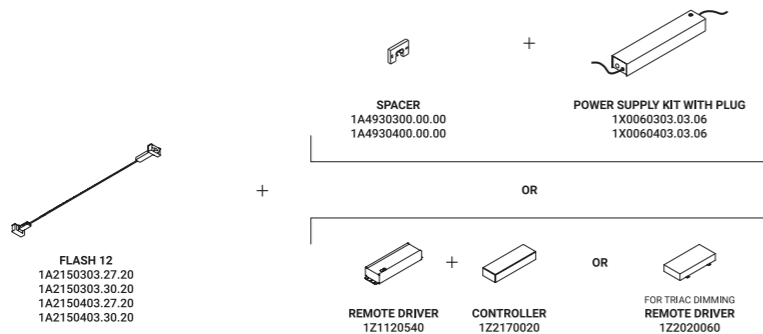

How to order - FLASH 12