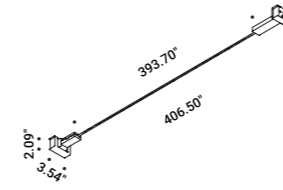

1A1290303.27.20
1A1290303.30.20
1A1290403.27.20
1A1290403.30.20

FLASH 12 DE

Length 472.44" -
Dual emission and double switch
Max 180W
24V DC
2700K - Up 11184lm - Down 11184lm /
3000K - Up 11400lm - Down 11400lm
CRI >90
Driver not included

FLASH 5 TW
Length 196.85" - Tunable White
Max 50W
24V DC
2700/6500K - 7650lm
CRI >90
Driver not included

Matt White - 2700/6500K
Matt Black - 2700/6500K

1A4820303.96.20
1A4820403.96.20

FLASH 10 TW
Length 393.70" - Tunable White
Max 100W
24V DC
2700/6500K - 15300lm
CRI >90
Driver not included