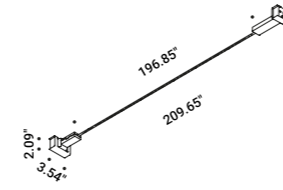

FLASH 6 DE

Length 236.22" -
Dual emission and double switch
Max 90W
24V DC
2700K - Up 5592lm - Down 5592lm /
3000K - Up 5700lm - Down 5700lm
CRI >90
Driver not included

Matt White - 2700K
Matt White - 3000K
Matt Black - 2700K
Matt Black - 3000K

1A1290303.27.20
1A1290303.30.20
1A1290403.27.20
1A1290403.30.20

FLASH 12 DE

Length 472.44" -
Dual emission and double switch
Max 180W
24V DC
2700K - Up 11184lm - Down 11184lm /
3000K - Up 11400lm - Down 11400lm
CRI >90
Driver not included

FLASH 5 TW
Length 196.85" - Tunable White
Max 50W
24V DC
2700/6500K - 7650lm
CRI >90
Driver not included

Matt White - 2700/6500K
Matt Black - 2700/6500K

1A4820303.96.20
1A4820403.96.20

FLASH 10 TW
Length 393.70" - Tunable White
Max 100W
24V DC
2700/6500K - 15300lm
CRI >90
Driver not included