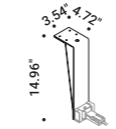

The sizes are expressed in inches.

Optional accessories

Installation kit

| Wall and ceiling rose | | | | Not included |
|-----------------------|--|--|-----------------|--------------|
| Matt White | | | 1A3440303.00.00 | |
| Matt Black | | | 1A3440403.00.00 | |