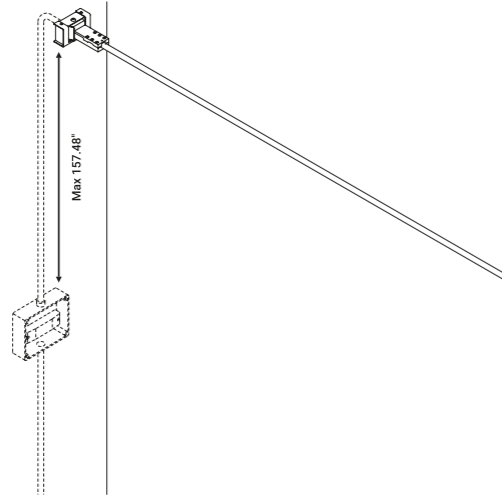

Remote power supply kit