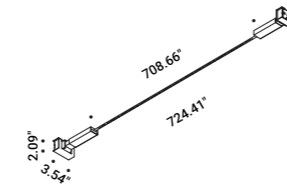

FLASH 18
Length 708.66"
Max 135W
24V DC
2700K - 16758lm / 3000K - 20124lm
CRI >90
Driver not included

Matt White - 2700K	1A2900303.27.20
Matt White - 3000K	1A2900303.30.20
Matt Black - 2700K	1A2900403.27.20
Matt Black - 3000K	1A2900403.30.20