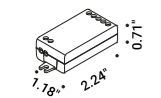

Controller Casambi - Tunable White				Not included
		FLASH 5 TW / FLASH 10 TW / FLASH 5 DE TW / FLASH 10 DE TW	1Z0830880	

The sizes are expressed in inches.