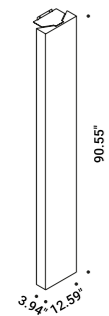

BANNER

Mauro Ferrari / 2004

Floor / Indirect / Indoor

Material Metal - Polycarbonate

Finish .03 Matt White

Note Floor lamp with wall fixing. Connection cable not included.

BANNER

95W