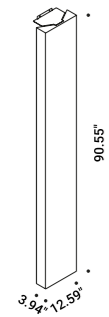

BANNER

95W

120V - 60Hz

2700K - 11083lm / 3000K - 11918lm

CRI >80

Driver integrated

Dimmer on board

Matt White - 2700K - Dimmer on board

1A1840303.27.06

Matt White - 3000K - Dimmer on board

1A1840303.30.06