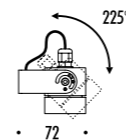

The sizes are expressed in millimeters.

DESIGN 2021  
LAMPADA DA ESTERNO - METALLO  
OUTDOOR LAMP - METAL

OUT 44

CE  IP65

1A1600400.30.20	NERO OPACO / MATT BLACK - 3000K - BEAM 14°	MAX 500 mA DC - 2 W LED - 133 lm - CRI > 90 ORIENTABILE DRIVER NON INCLUSO ACCESSORI OPZIONALI ADJUSTABLE DRIVER NOT INCLUDED OPTIONAL ACCESSORIES
1A1610400.30.20	NERO OPACO / MATT BLACK - 3000K - BEAM 23°	