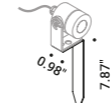

Earth spike

Not included

Standard 1A1620000.00.00