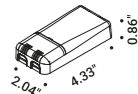

Compulsory accessories

Electrical power supply

Driver LED

220-240V(100-127V) 500mA/20W(15W)/IP20/PUSH - 1-10V

1Z0240870.500

Not included

The sizes are expressed in inches.

OUT 44

/ 2021