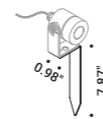

Material Metal
Finish .04 Matt Black

Note Outdoor wall and ceiling luminaire. Adjustable along the vertical axis. Black cable.

OUT 44 - 14°

2W
 Max 500mA DC
 3000K - 133lm
 CRI >90
 Beam 14°

Driver not included

OUT 44

/ 2021

Compulsory accessories

Drivers

Driver	Not included
220-240V(100-127V) 500mA/20W(15W)/IP20/PUSH - 1-10V	1Z0240870.500

Optional accessories

Installation kits

Wall adapter plate	Not included
Matt Black	1A1630403.00.00
Matt White	1A1630303.00.00