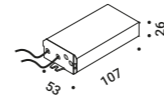

Compulsory accessories / Accessori obbligatori

Electrical power supply / Alimentazione elettrica

Driver LED

Not included

220-240V(110-127V) 500mA/24W(15W)/IP68/ON/OFF

1Z0241170

Optional accessories / Accessori opzionali

Installation kit / Kit installazione

Driver connector IP68 / Connettore driver IP68

Not included

1 Piece

1A1660000.00.00