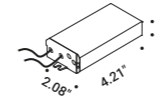

Compulsory accessories

Installation kits

Installation box

Standard	Cut-out 3.70" Minimum space for mounting 6.30"	Not included
		1A1590000.00.00

Drivers

Driver

220-240V(110-127V)	500mA/24W(15W)/IP68/ON/OFF	Not included
		1Z0241170