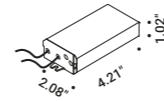

Compulsory accessories

Electrical power supply

Driver LED

Not included

220-240V(110-127V) 500mA/24W(15W)/IP68/ON/OFF

1Z0241170