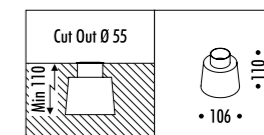

The sizes are expressed in millimeters.

DESIGN 2021  
LAMPADA DA ESTERNO - METALLO - VETRO  
OUTDOOR LAMP - METAL - GLASS

OUT 58

CE  IP67

1A1551000.30.20	INOX / STAINLESS STEEL - 3000K - BEAM 39°	24 V DC - 7 W LED - 546 lm - CRI > 90 - BEAM 39° KIT INSTALLAZIONE OBBLIGATORIO NON INCLUSO CONNETTORE DRIVER IP68 NON INCLUSO - DRIVER NON INCLUSO COMPULSORY INSTALLATION KIT NOT INCLUDED DRIVER CONNECTOR IP68 NOT INCLUDED - DRIVER NOT INCLUDED

KIT INSTALLAZIONE OBBLIGATORI / COMPULSORY INSTALLATION KITS

1A1560000.00.00	STANDARD	CASSAFORMA INSTALLAZIONE / INSTALLATION BOX DIMENSIONI TAGLIO Ø 55 mm - SPAZIO MINIMO PER INCASSO 110 mm CUT-OUT Ø 55 mm - MINIMUM SPACE FOR MOUNTING 110 mm