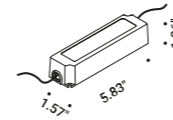

Note Outdoor recessed luminaire. AISI 316L stainless steel body.

OUT 58

7W
24V DC
3000K - 546lm
CRI >90
Driver not included

Stainless Steel - 3000K

| 1A1551003.30.20 |

OUT 58

/ 2021

Compulsory accessories

Installation kits

Installation box

Not included

Standard	Cut-out 2.16" Minimum space for mounting 4.33"	1A1560000.00.00
----------	---	-----------------

Drivers

Driver

Not included

110-240V	24V/25W/IP67/ON/OFF	1Z1120620
----------	---------------------	-----------