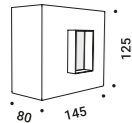

# QUAD

/ 2021

Recessed / Diffuse / Indoor

**Material** Metal  
**Finish** .03 Matt White

**Note** For installation: plasterboard cut-out 40 x 60 mm - Minimum space for mounting 65 mm.

*Per installazione: dimensioni taglio cartongesso 40 x 60 mm - Spazio minimo per incasso 65 mm.*

### Installation box / Cassaforma installazione

Plasterboard cut-out 40 x 60 mm -  
Minimum space for mounting 65 mm

1A1520000.00.00

Not included

The sizes are expressed in millimeters.