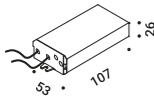

QUAD

/ 2021

Recessed / Diffuse / Indoor

Material Metal
Finish .03 Matt White

Note For installation: plasterboard cut-out 40 x 60 mm - Minimum space for mounting 65 mm.

Per installazione: dimensioni taglio cartongesso 40 x 60 mm - Spazio minimo per incasso 65 mm.

QUAD

2W

Max 500mA DC

2700K - 128lm / 3000K - 133lm

CRI >90

Driver not included

CE IP44

Matt White - 2700K

Matt White - 3000K

1A1510300.27.20

1A1510300.30.20

Compulsory accessories / Accessori obbligatori

Electrical power supply / Alimentazione elettrica