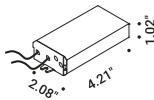

QUAD

/ 2021

Recessed / Diffuse / Indoor

Material Metal
Finish .03 Matt White

Note Recessed luminaire. Plasterboard hole: 1.57"x2.36". Minimum space for recessed installation: 2.55".

QUAD

2W

Max 500mA DC

2700K - 128lm / 3000K - 133lm

CRI >90

Driver not included

Certificated 2A-DAG02 Flexalighting Product

Matt White - 2700K

Matt White - 3000K

1A1510303.27.20

1A1510303.30.20

Compulsory accessories

Drivers