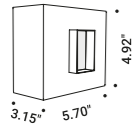

Note Recessed luminaire. Plasterboard hole: 1.57"x2.36". Minimum space for recessed installation: 2.55".

QUAD

2W

Max 500mA DC

2700K - 128lm / 3000K - 133lm

CRI >90

Driver not included

Certificated 2A-DAG02 Flexalighting Product

1Z0241170

Not included

Optional accessories

Installation kits

Installation box

Standard Plasterboard cut-out 1.57" x 2.36"
Minimum space for mounting 3.15"

1A1520000.00.00

Not included

The sizes are expressed in inches.