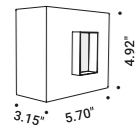

Note Recessed luminaire. Plasterboard hole: 1.57"x2.36". Minimum space for recessed installation: 2.55".

QUAD

2W

Max 500mA DC

2700K - 128lm / 3000K - 133lm

CRI >90

Driver not included

Certificated 2A-DAG02 Flexalighting Product

1Z0241170

Not included

Optional accessories

Installation kits

Installation box

Standard Plasterboard cut-out 1.57" x 2.36"
Minimum space for mounting 3.15"

1A1520000.00.00

Not included

The sizes are expressed in inches.