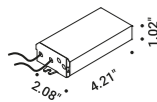

QUAD

/ 2021

Recessed / Diffuse / Indoor

Material Metal
Finish .03 Matt White

Note Recessed luminaire. Plasterboard hole: 1.57"x2.36". Minimum space for recessed installation: 2.55".

QUAD

2W

Max 500mA DC

2700K - 128lm / 3000K - 133lm

CRI >90

Driver not included

Certificated 2A-DAG02 Flexalighting Product

Matt White - 2700K

Matt White - 3000K

1A1510303.27.20

1A1510303.30.20

Compulsory accessories

Drivers