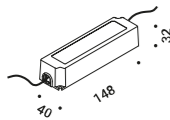

Compulsory accessories / Accessori obbligatori

Drivers / Alimentatori

Driver / Alimentatore		Not included
110-240V	24V/25W/IP67/ON/OFF	1Z1120620

Optional accessories / Accessori opzionali

Installation kits / Kit d'installazione

Installation box / Cassaforma		Not included
Standard	Cut-out Ø 53 mm Minimum space for mounting 150 mm	1A1500000.00.00

Driver connector IP68 / Connettore driver IP68		Not included
	1 Piece	1A1660000.00.00

The sizes are expressed in millimeters.